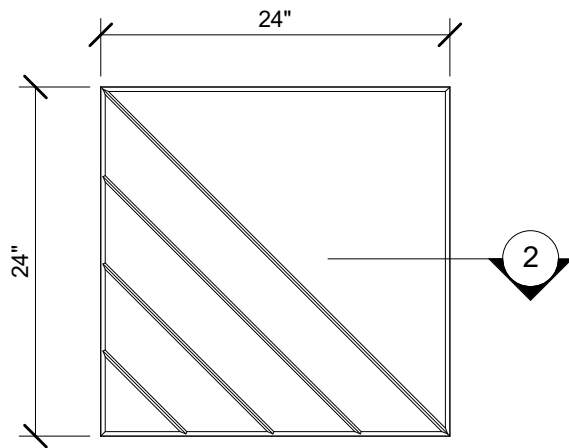

1 SIDE VIEW  
1" = 1'-0"

2 EDGE DETAIL  
3" = 1'-0"

3 PLAN VIEW  
1" = 1'-0"

4 END VIEW  
1" = 1'-0"

123 Columbia Court N. Chaska, MN 55318  
www.acousticalsurfaces.com  
1-800-854-2948

PRODUCT LINE: 2" Enviroacoustic Design Panels - 2ft x 2ft - Beveled Edge - Arrow