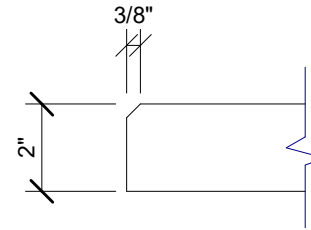

1 SIDE VIEW  
1" = 1'-0"

2 EDGE DETAIL  
3" = 1'-0"

3 PLAN VIEW  
1" = 1'-0"

4 END VIEW  
1" = 1'-0"

123 Columbia Court N. Chaska, MN 55318  
www.acousticalsurfaces.com  
1-800-854-2948

PRODUCT LINE: 2" Enviroacoustic Design Panels - 2ft x 2ft - Beveled Edge - Arrow